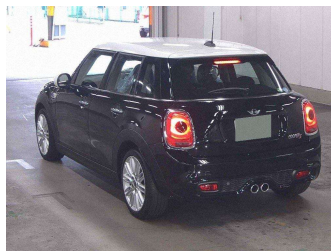

2018 Mini Cooper S

SA SELECT AUTOS
TAURANGA

Finance this car from

\$0.00*
per week

*Finance calculation based on a 60-month term, 20% deposit and with an example annual fixed interest rate of 11.99%. Actual interest rate may be higher or lower. Includes an establishment fee of \$450.00. Full term total amount payable of \$500. Estimate only, not an offer of finance. Terms, conditions and lending criteria apply.

an ASSURANT company

Top features

- » Cruise Control

Body Style
5 door

Odometer
89,747 km

Engine
2000 cc

Fuel Type
-

Transmission
CVT

Wheels
-

VIN
-

Interior
-

Safety
-

Reg No.
-

Ext Colour
Black Two Tone

History
-

Seats
-