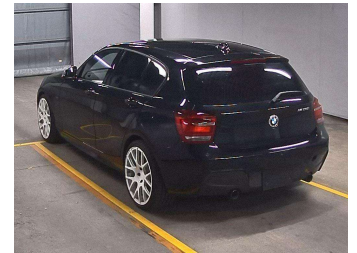

2013 BMW M135i

Purchase Price **POA**
Includes GST, Registration & Licensing

Finance may be available on this vehicle. Ask one of our friendly staff for more information.

Gain peace of mind with Mechanical Breakdown Insurance. **Ask us how.**

Top features

- » Reversing Camera

Body Style
5 door

Odometer
43,765 km

Engine
3000 cc

Fuel Type
-

Transmission
CVT

Wheels
-

VIN
-

Interior
-

Safety
-

Reg No.

-

Ext Colour

Black

History