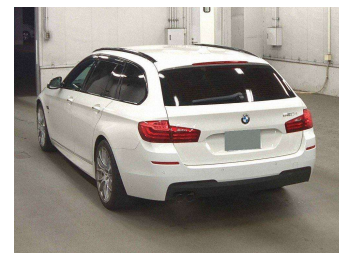

2015 BMW 523i Touring M Sport

SA SELECT AUTOS
TAURANGA

Finance this car from

$0.00*

per week

Purchase Price **POA**

Includes GST, Registration & Licensing

Finance may be available on this vehicle. Ask one of our friendly staff for more information.

Gain peace of mind with Mechanical Breakdown Insurance. **Ask us how.**

Top features

- » Cruise Control

Body Style
5 door

Odometer
75,308 km

Engine
2000 cc

Fuel Type
-

Transmission
CVT

Wheels
-

VIN
-

Interior
-

Safety
-

Reg No.

-

Ext Colour

White

History

-

Seats

-

CO2 Emissions

-

Energy Economy

-

Stock ID: 1480

Select Autos Tauranga | Phone 07 390 0994 | Email elliott@selectautostauranga.co.nz
28 Whiore Avenue, Tauriko, Tauranga 3171, New Zealand
www.selectautostauranga.co.nz