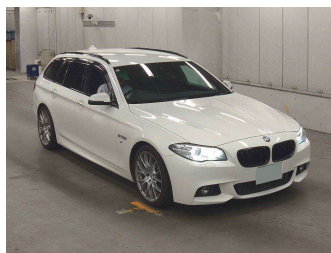

2015 BMW 523i Touring M Sport

SA SELECT AUTOS
TAURANGA

Finance this car from

$0.00*

per week

Purchase Price **POA**

Includes GST, Registration & Licensing

Finance may be available on this vehicle. Ask one of our friendly staff for more information.

Gain peace of mind with Mechanical Breakdown Insurance. **Ask us how.**

Top features

- » Cruise Control

Body Style
5 door

Odometer
75,308 km

Engine
2000 cc

Fuel Type
-

Transmission
CVT

Wheels
-

VIN
-

Interior
-

Safety
-

Reg No.

-

Ext Colour

White

History

-

Seats

-

CO2 Emissions

-

Energy Economy

-

Stock ID: 1480

Select Autos Tauranga | Phone 07 390 0994 | Email elliott@selectautostauranga.co.nz
28 Whiore Avenue, Tauriko, Tauranga 3171, New Zealand
www.selectautostauranga.co.nz